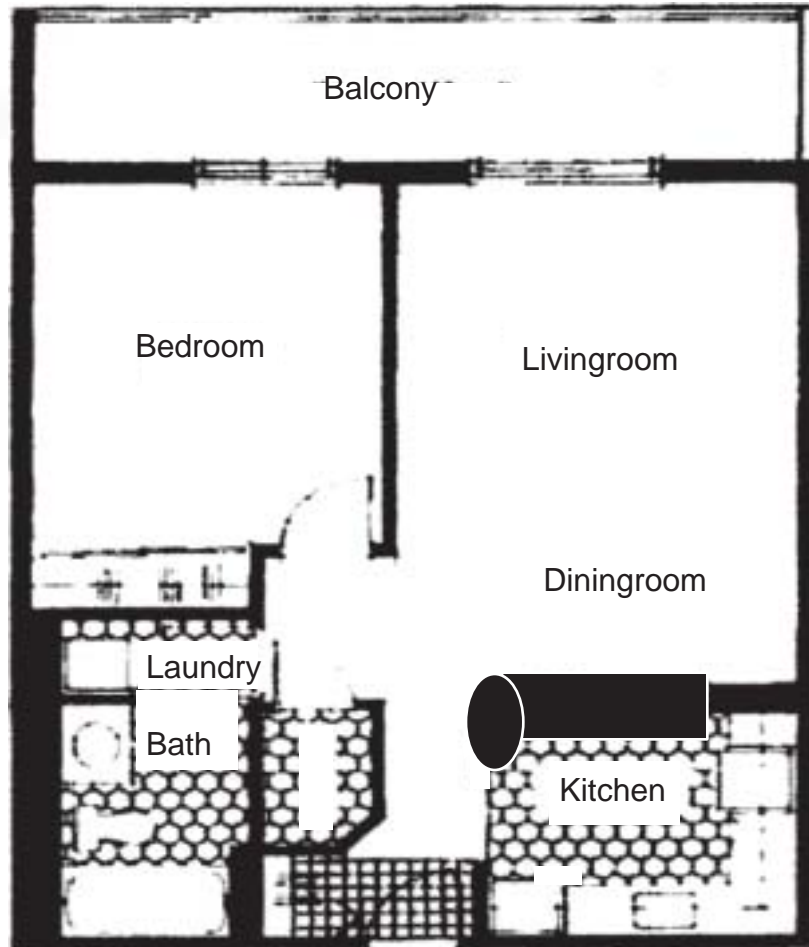

TYPE A
Suite No. 01,04
Sq. Ft. 680

Hallmark Place

East / West

Doulton

680 sq. ft. approx.
(excluding the balcony)

One Bedroom Suite